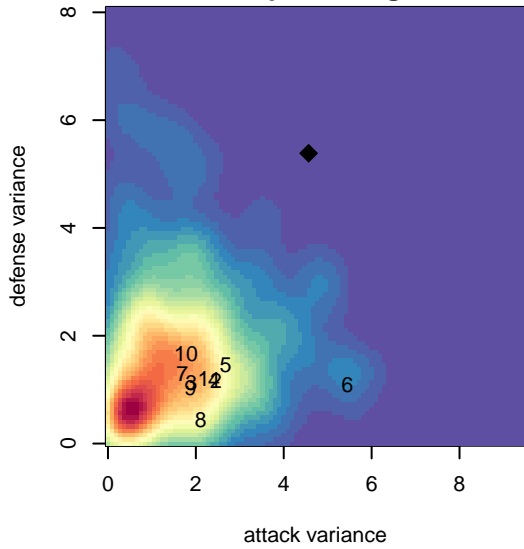

SSC Shadow United B01

Spokane SC Shadow
 Spokane, WA
 B01 total strength=793
 attack=1.3 defense=0.73
 fall league = NWL Group 1 U14
 spr league = Spr NWL Group 1 U14
 notes= Vierra 2015

alt names used:
 SSC SHADOWSHADOW UNITED VIERRA
 SHADOW UNITED – VIERRA (WA)
 SSC SHADOW B01 UNITED VIERRA
 SSC Shadow United
 SSC SHADOW B01 –UNITED VIERRA

Venues played:
 2015 Sounders FC Cup BU14
 2015 Les Schwab NW Cup U14 U14
 2015 NWL Group 1 U14
 2015 Blue Mtn Exchange BU13/BU14
 2015 Spr NWL Group 1 U14

**attack and defense variance (black dot)
relative to other teams
and top 10 in region**