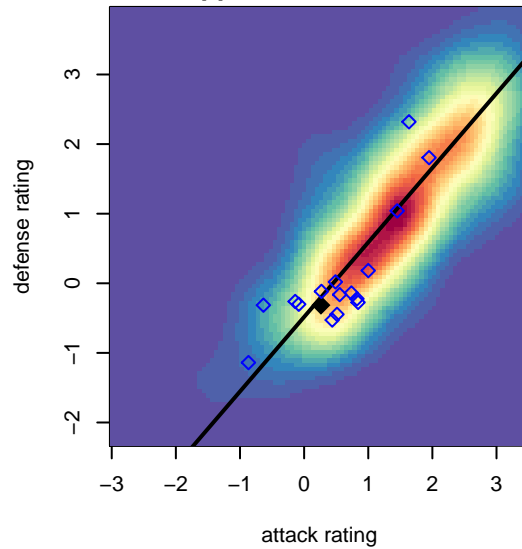

**attack and defense rating
relative to others at age
and all opponents in last 13 months**