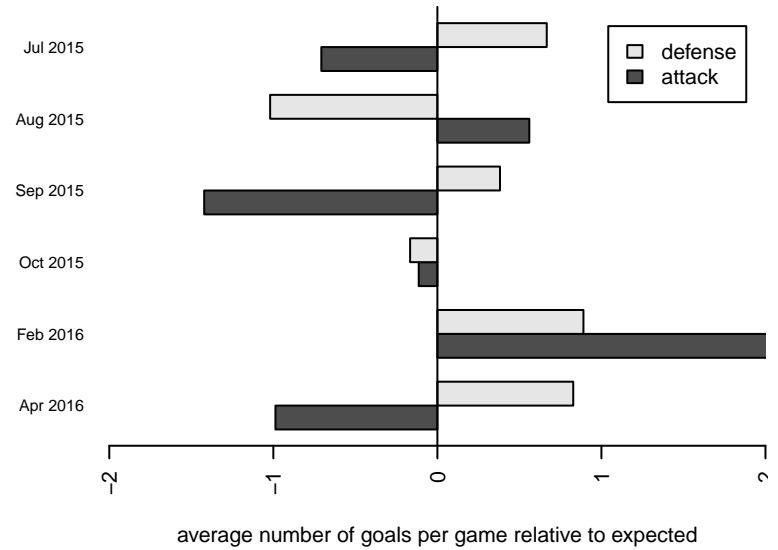

Performance relative to 13 month average