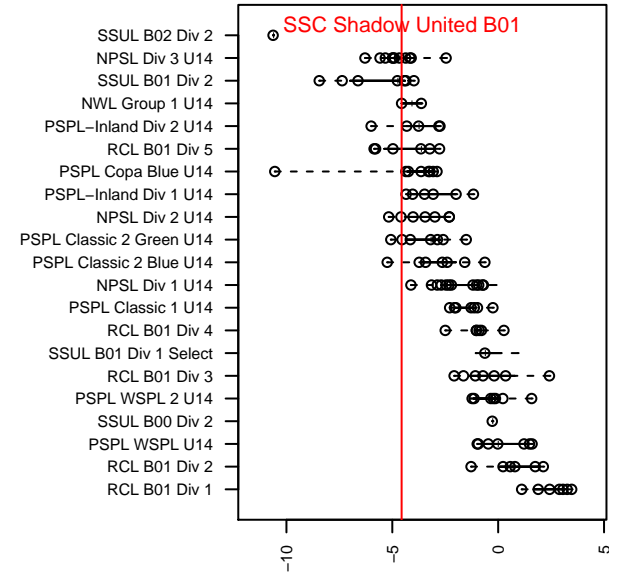

**attack and defense rating
relative to others at age
and all opponents in last 13 months**