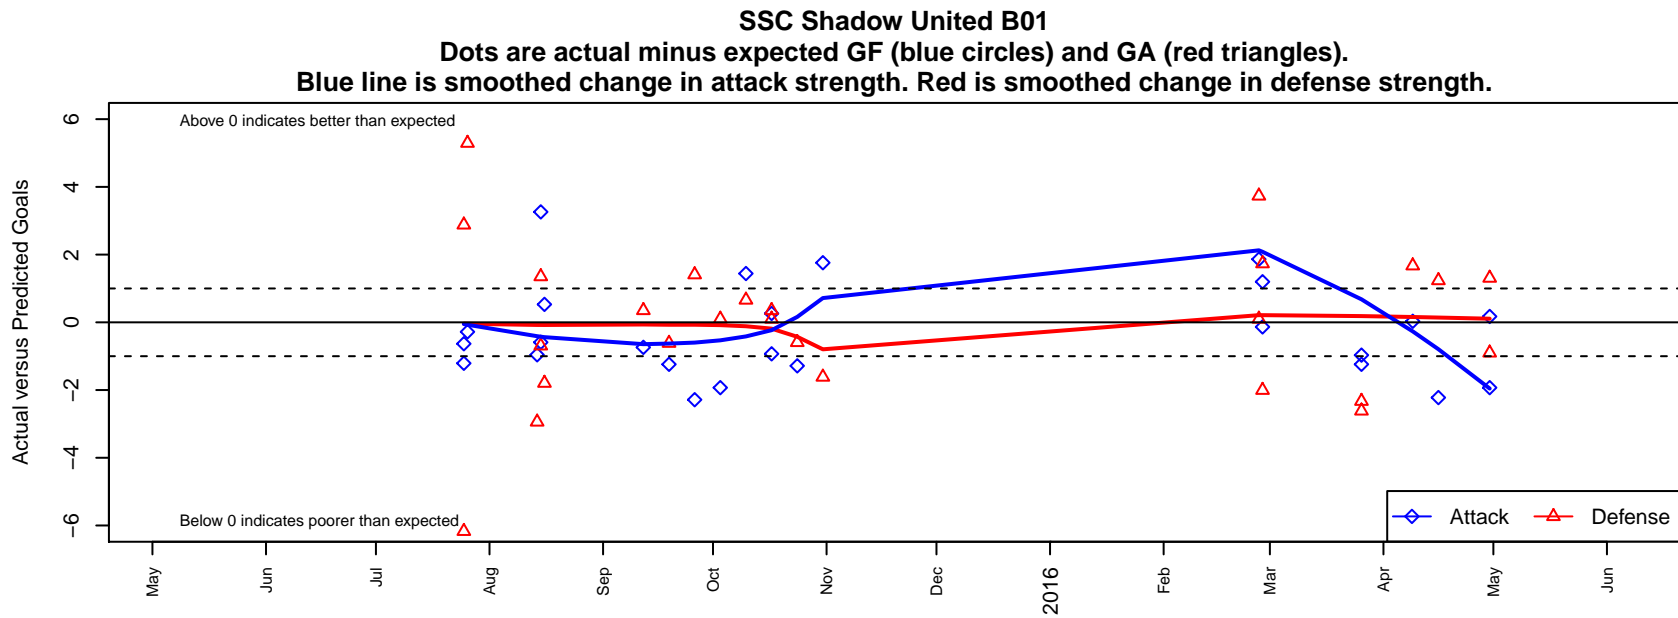

**attack and defense variance (black dot)
relative to other teams
and top 10 in region**

**attack and defense rating
relative to others at age
and all opponents in last 13 months**

SSC Shadow United B01

Spokane SC Shadow
Spokane, WA
B01 total strength=793
attack=1.3 defense=0.73
fall league = NWL Group 1 U14
spr league = Spr NWL Group 1 U14
notes= Vierra 2015

alt names used:
SSC SHADOWSHADOW UNITED VIERRA
SHADOW UNITED – VIERRA (WA)
SSC SHADOW B01 UNITED VIERRA
SSC Shadow United
SSC SHADOW B01 –UNITED VIERRA

Venues played:
2015 Sounders FC Cup BU14
2015 Les Schwab NW Cup U14 U14
2015 NWL Group 1 U14
2015 Blue Mtn Exchange BU13/BU14
2015 Spr NWL Group 1 U14