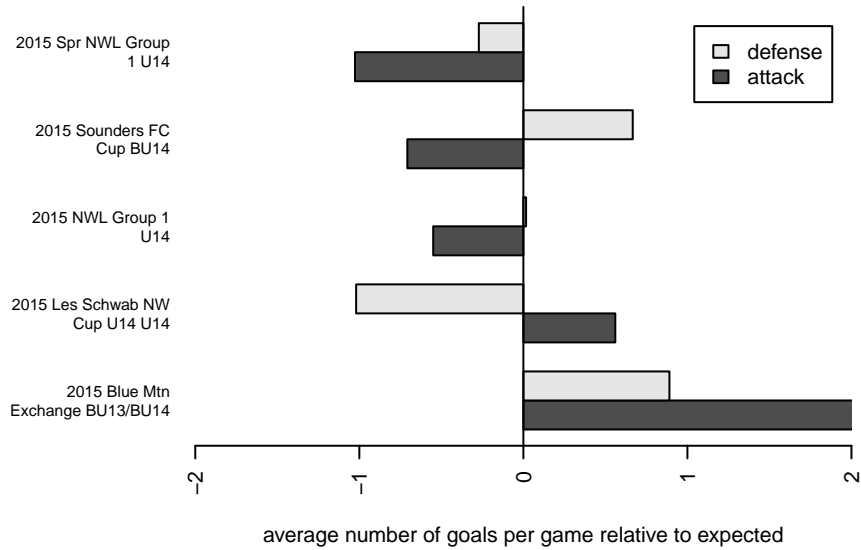

Performance relative to 13 month average